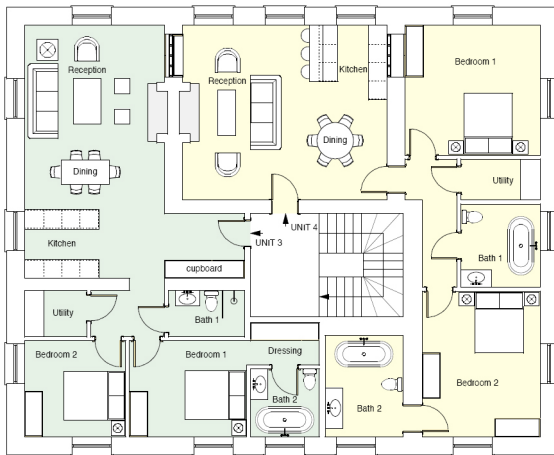

CHATEAU HOMES:

Unit 1 total floor plan area: 83.5sq. m

Unit 2 total floor plan area: 119sq. m

CHATEAU HOMES:

Unit 3 total floor plan area: 92.5sq. m

Unit 4 total floor plan area: 110sq. m